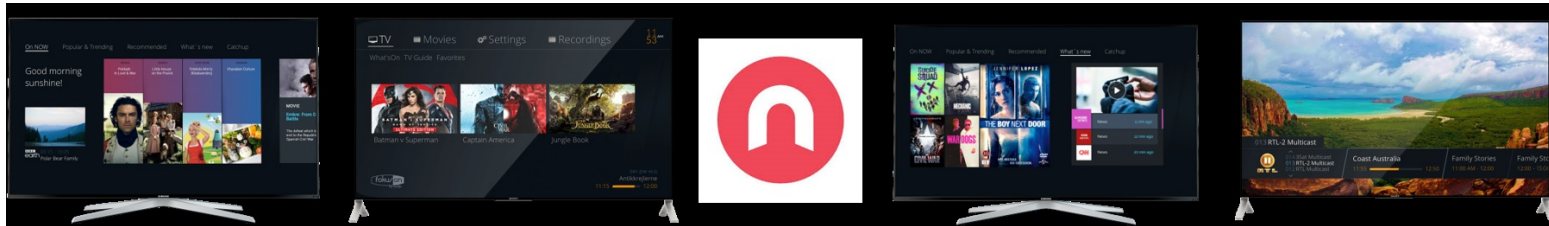

Connectivity

Connectors	DC connector, 3.5mm AV socket output, HDMI Output v1.4, S/PDIF RCA output, Ethernet (R-J45 without LED)
Connectors CA/SD	1 x SIM card slot
Connectors RF (+shielding)	RF input & RF Loopthrough F-Type, CAN shielding 2 connectors
Connectors USB	2 * USB 2.0 - side
WiFi/BT	1x1 IEEE 802.11 b/g/n 2.4 GHz, 2x2 IEEE 802.11 ac 2.4 GHz/5 GHz

Accessories

Cables	3.5mm to 3RCA 1.5m, HDMI 1.4 FHD Cable 1.5m with CEC
User Information (Manual)	User manual 10 pages, Quick Start Guide
Power supply	12W PSU EU
Power Supply_Rating	12v 1A
RCU (Remote Control Unit)	ACCESS RCU (45 keys)

This product leaflet contains various optional features. Contact our sales team for a detailed quotation.

ABOUT US: EKT is a world-class design centre, specialising in Set Top Box, Modem and Smart TV designs solutions. more info? www.EKT-Digital.com

All information is non-binding and subject to change at any time

EKT Shenzhen Ltd
3rd Fl, No. 3 Bld, Qianhai L Ind Park, 63 YuanShan Rd, Qianhai, Nanshan, Shenzhen, China

EKT Germany
Neckartal 154/1
78628 Rottweil
Germany

EKT Netherlands
Assendorperdijk 1
8012 EG Zwolle
The Netherlands

EKT LATAM
Florida
USA
SalesLATAM@ekt-digital.com